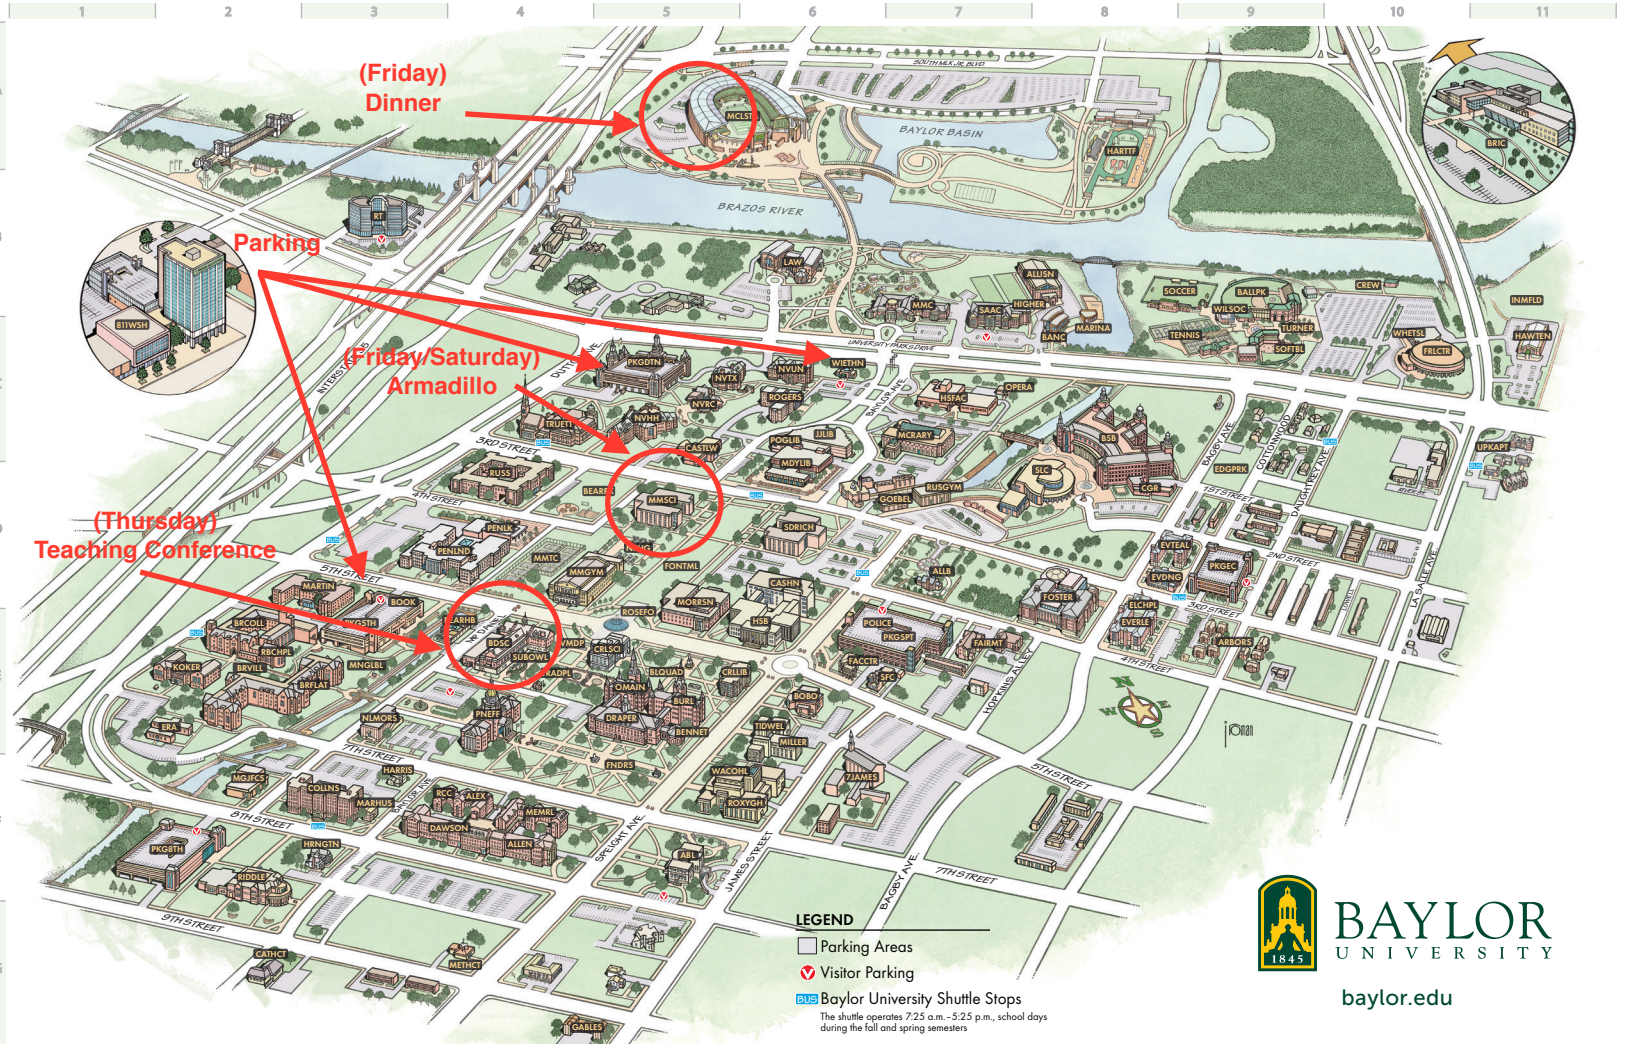

ATHLETICS, RECREATION & SPORTS

Baylor Recreational Sports Fields (Intramurals)	B11	INMFLD
Carlile Equestrian Building and Willis Family Equestrian Center 3540 S. University Parks Dr.		Not Pictured
Clyde Hart Track & Field Stadium	A8	HARTTF
Hawkins Indoor Tennis Center	C11	HAWTEN
Highers Athletic Complex	B7	HIGHER
Allison Indoor Football Practice Facility	B8	ALLSN
Beauchamp Athletic Nutrition Center	B8	BANC
Simpson Athletics & Academic Center	C7	SAAC
Marina	C8	MARINA
McLane Stadium	A5	MCLSTA
McLane Student Life Center	D8	SLC
McLean Tennis Courts	D4	MMTC
Rena Marrs McLean Gymnasium	D4	MMGYM
Russell Gymnasium	D7	RUSGYM
Turner Riverfront Complex	C9	TURNER
Baylor Ballpark	B9	BALLPK
Baylor Soccer Offices & Betty Lou Mays Soccer Field	B9	SOCCER
Ferrell Center	C10	FRLCTR
Whetsel Basketball Practice Facility	B10	WHETSL
Gettnerman Softball Stadium & Indoor Practice Facility	C9	SOFTBL

NAME	GRID CODE	NAME	GRID CODE
Hurd Tennis Center	C9	TENNIS	
Williams Family Soccer & Olympic Sports Center	B9	WILSOC	
AUDITORIUMS, CHAPELS & CONFERENCE CENTERS			
Bennett Auditorium	E5	BENNET	
Bill Daniel Student Center (SUB)	E4	BDSC	
Bobo Spiritual Life Center	E6	BOBO	
Elliston Chapel	D8	ELCHPL	
Jones Concert Hall	C7	MCRARY	
Jones Theater	C7	HSFAC	
McClinton Family Auditorium	D8	FOSTER	
McMullen-Connally Faculty Center	E6	FACCTR	
Miller Chapel	E6	MILLER	
Paul and Jane Meyer Conference Center	D8	FOSTER	
Paul Powell Chapel	C4	TRUETT	
Reynolds Conference Center	F4	RCC	
Robbins Chapel	E2	RBCHPL	
Roxy Grove Hall	F6	ROXYGH	
Stacy Riddle Forum	F2	RIDDLE	
Waco Hall	F5	WACOHL	

NAME	GRID CODE	NAME	GRID CODE
DINING & FOOD SERVICES			
1845 at Memorial	F4	MEMRL	
Au Bon Pain Café	D8	FOSTER	
Baylor Club	A5	MCLSTA	
Brooks Great Hall	E2	BRCOLA	
Discovery Center Café	B7	MMC	
East Village Dining Commons	D8	EDVNG	
East Village Bakery			
P.O.D. Market and Red Mango			
Frozen Yogurt @ East Village			
Food Court (SUB)			
(Bill Daniel Student Center)	E4	BDSC	
Law School Café	B6	LAW	
McMullen-Connally Faculty Center	E6	FACCTR	
Moe's & Which Wich @ BSB	C8	BSB	
The Penland Crossroads	D4	PENLK	
P.O.D. Market @ Penland			
P.O.D. Market @ Speight Plaza	E7	PKGSPT	
Starbucks @ BSB	C8	BSB	
Starbucks @ Moody Library	D6	MDYLIB	
Terrace Café	B3	RT	
INFORMATION & SERVICES			
Baylor Bookstore	D3	BOOK	
Baylor Police Department	E6	POLICE	
Bruiers Locker Room	A5	MCLSTA	
Parking & Transportation Services	B3	RT	
Student Financial Services	B3	RT	
Wiethorn Visitors Center	C6	WIETHN	

NAME	GRID CODE	NAME	GRID CODE
LIBRARIES & MUSEUMS			
Armstrong Browning Library	F5	ABL	
Carroll Library (Texas Collection)	E5	CRLLIB	
Jesse H. Jones Library	C6	JJLIB	
Martin Museum of Art	C7	HSFAC	
Mayborn Museum Complex	B7	MMC	
Moody Memorial Library	D6	MDYLIB	
Poage Legislative Library	C6	POGLIB	
Sheridan & John Eddie Williams Library	B6	LAW	
OUTDOOR AREAS			
Bear Park	D5	BEARPK	
Bill and Eva Williams Bear Habitat	E4	BEARHB	
Burleson Quadrangle	E5	BLQUAD	
Edgefield Park	D9	EDGPRK	
Founders Mall	F5	FNDRS	
Fountain Mall	D5	FONTML	
Garden of Contentment	F5	ABL	
Minglewood Bowl	E3	MNGLBL	
National Pan-Hellenic Garden	D5	NPHG	
Rosenbalm Fountain	E5	ROSEFO	
SVB Bowl	E4	SUBOWL	
Traditions Plaza	E4	TRADPL	
Vara Martin Daniel Plaza	E4	VMDP	
PARKING FACILITIES			
Dutton Avenue Office & Parking Facility	C5	PKGDTN	
East Campus Parking Facility	D9	PKGEC	
Eighth Street Parking Facility	F2	PKG8TH